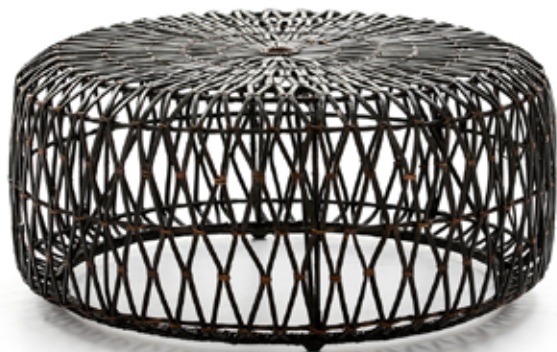

Blanco lacado
Lacquered White
REF. 86.MB.0571501

Piedra lacado
Lacquered stone
REF. 86.MB.0571514

RAL
RAL a elegir
RAL to choose
REF. 86.MB.0571500

NAO

REF.
86.MB.0543501

Medidas
Dimensions Ø89x38cm

Material
Material Mimbre
Wicker